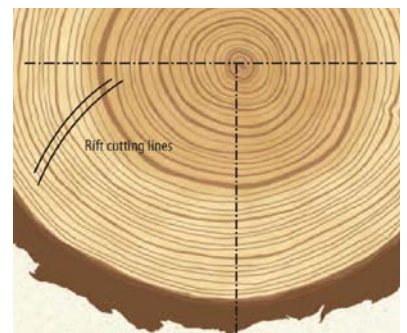

**SKY VALLEY**  
CABINETRY

Sky Valley Cabinetry  
16726 Tye St SE  
Monroe, WA 98272

P: 800-282-9231  
F: 800-787-0131

[www.skyvalleycabinetry.com](http://www.skyvalleycabinetry.com)

Primarily grown in the Eastern U.S. and Southeastern Canada, White Oak is a heavy, strong wood. Rift cutting, or cutting at an angle to the grain, creates a straight grain pattern with very little of the open, "swirly" grain found in our quarter-sawn Red Oak.

Rift White Oak (RWO) features light-colored sapwood and light grey to dark

brown heartwood, which can appear together on the same board. It is mostly straight grained with a medium to coarse texture, and may include mineral streaks and small pin knots.

Rift White Oak is offered in our Euro custom frameless line, and on the Vista door style for Katana value frameless.

While RWO shares the same characteristics for strength and durability that Red Oak is known for, the milling process creates a very different grain pattern. RWO, at far left, is much straighter grained, without the loops & swirls of Red Oak.

Logs are quartered and boards are sawn at an angle