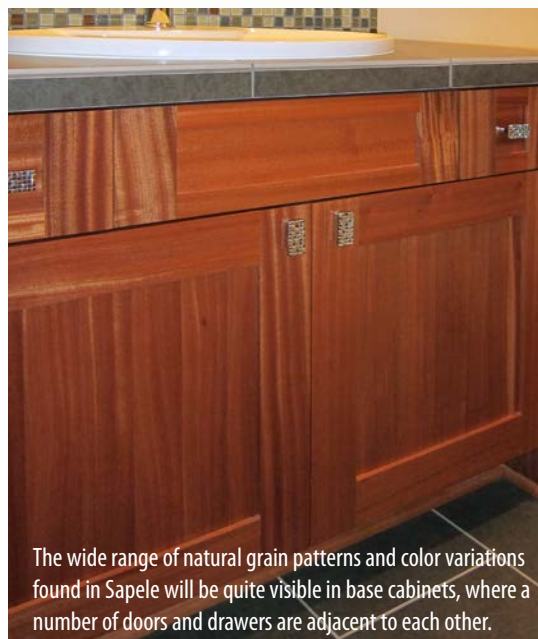

SKY VALLEY
CABINETRY

Sky Valley Cabinetry
16726 Tye St SE
Monroe, WA 98272

P: 800-282-9231
F: 800-787-0131

www.skyvalleycabinetry.com

Beautiful, exotic Sapele is an African hardwood similar to—and often used in place of—Mahogany. Sapele features interlocking, fine textured grain that frequently changes direction.

Our Sapele is "quarter sawn" at the mill, a process that creates a ribbon or stripe effect, almost as if the wood glows with an internal light. As you move around

a room full of Sapele, you will notice that the grain pattern and color seem to shift with the changing light—a very striking effect!

Sapele is offered in both our Sky Valley Framed and Euro frameless custom cabinet lines, in many door styles and stain colors.

The wide range of natural grain patterns and color variations found in Sapele will be quite visible in base cabinets, where a number of doors and drawers are adjacent to each other.