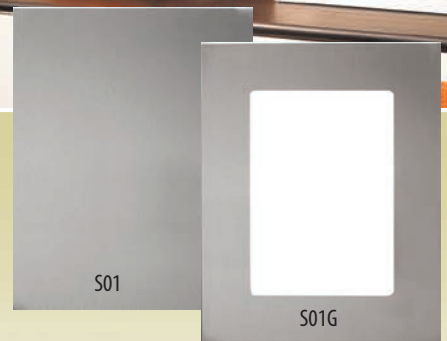

Metals

Sky Valley offers more standard combinations of door styles, wood species and colors than most other cabinet companies, and our custom options give you unmatched flexibility. We also offer a number of "green" cabinetry options, and you can order it all with fixed lead times of as little as four weeks...

Metal accents are a great way to add a touch of modern style to your design. Mix a couple of doors and drawer fronts with HG Foil, Greenlam or TSS designs for an industrial edge, or put vertical lift doors with aluminum frames on either side of the cooktop for an interesting focal point.

Stainless steel floating shelves are another way to bring some flair to your kitchen or home office. Whether floating on the wall or used as a bridge between cabinets, as shown above, the subtle shine elevates your storage options.

Finally, aluminum base structures come in a variety of configurations for islands, tables and even benches. Top a low structure with cabinets for a storage-packed island, add a thick butcher block top to a tall structure for a handy prep space, or add a granite top to a medium size for a low table. Don't forget the office, media room, or...? Get creative!

Metal framed doors and drawers, stainless steel floating shelves and aluminum base structures are offered in our Euro custom frameless line.

SKY VALLEY
CABINETY

Sky Valley Cabinetry
16726 Tye St SE
Monroe, WA 98272

P: 800-282-9231
F: 800-787-0131

www.skyvalleycabinetry.com