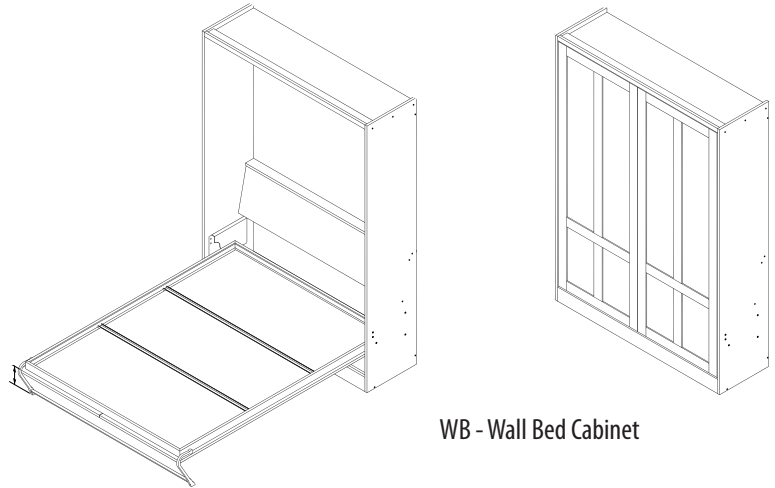

Bed Case

- Full: 59-1/2" W x 84" H x 18" or 21" D
- Queen: 65-1/2" W x 89" H x 18" or 21" D
- Frameless construction with open back
- 3/4" thick plywood panels

Murphy Wall Bed Hardware

- Supreme Steel System
- Adjustable, multi-spring steel lifts on right and left side
- Fold away, heavy-duty, steel tubular legs & crossbar have black textured finish

Bed Frame

- Fits up to a 12" thick standard Full or Queen mattress (not included)
- Four-sided, 3" steel frame with cross supports and Velcro strap
- Steel cross support bars run horizontal between frame sides
- 1/2" thick NWV Plywood support panels installed between steel supports
- Factory-assembled with doors attached
- Assembly required
- Hardware kit and installation instructions included

Wardrobe Storage Cabinets

- Wardrobes are configured to align with doors and reveals of wall beds, and may not align with our standard cabinet configurations
- Construction: Plywood and FMI only
- Full: 84" H | Queen: 89" H
- 18" - 30" W in 3" increments
- 24" D | Some available 2" D

WB - Wall Bed Cabinet